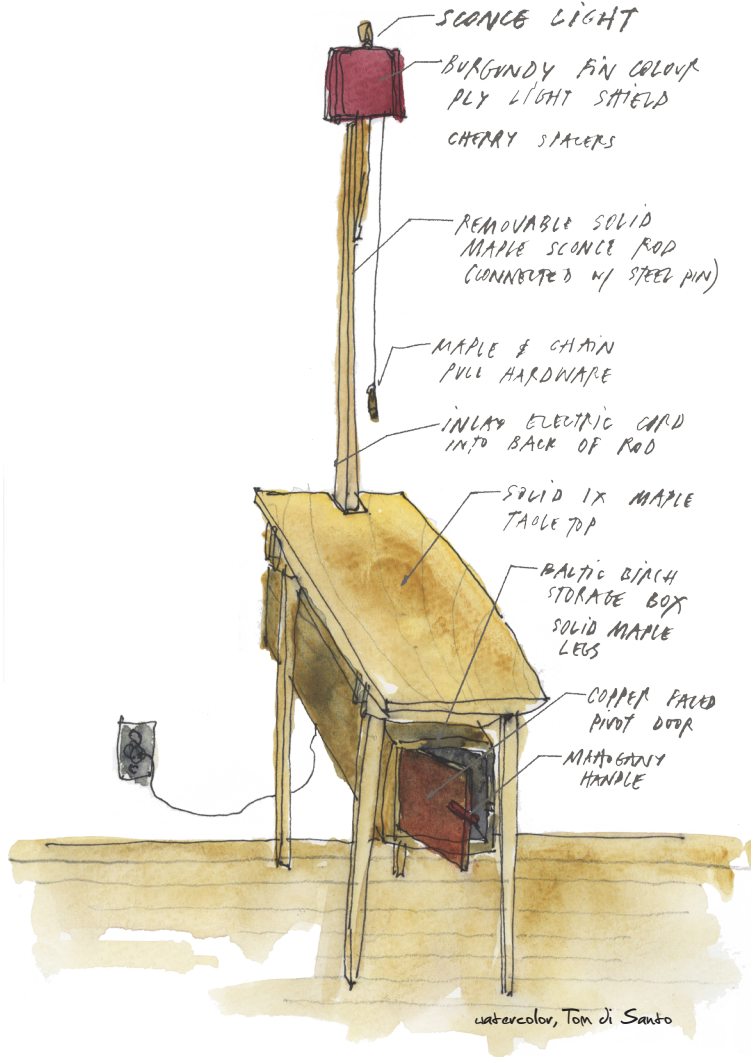

5"

ASSEMBLY REQUIRED

an exhibition of Polytechnic furniture artists and **Vellum Design** winners

November 7- January 6, 2012

Robert E. Kennedy Library, Learning Commons

Exhibition is free and open to the public during regular library hours

Hands-On Workshop
 Furniture Papercraft, 11am-1pm
 Tuesday, November 8th
 Café Gallery
 2nd floor, Learning Commons
 Kennedy Library

| | | |
|-------|-------------|----------|
| SCALE | APPROVED BY | DRAWN BY |
| DATE | | |